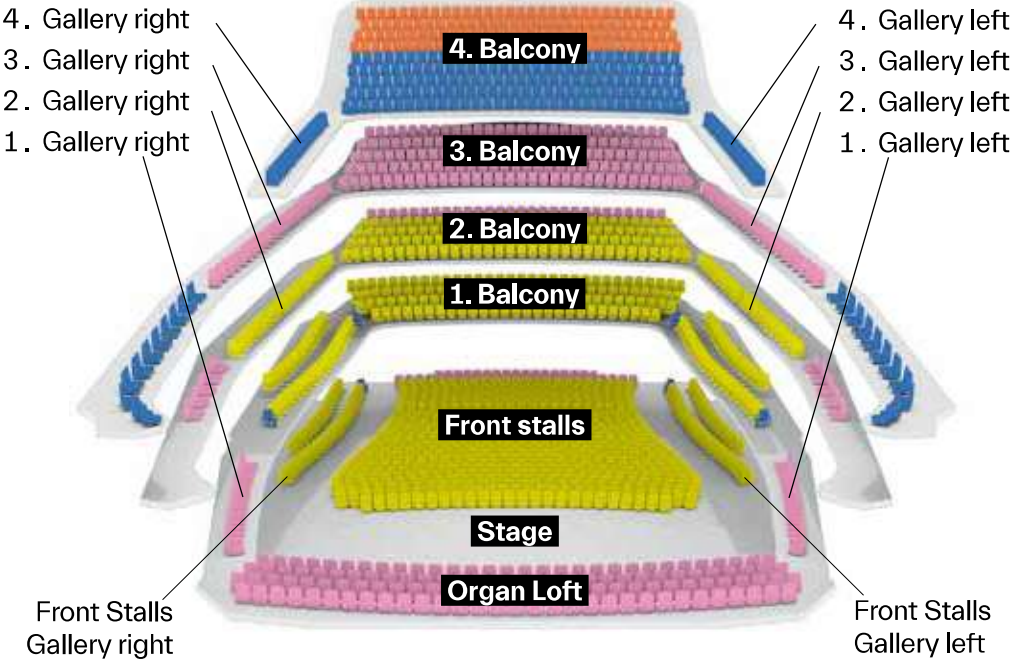

SEATING MAP

Categories

This seating map shows the distribution of the four price categories in the KKL Concert Hall. The space available may be limited due to the current situation, and allocation of seats is made in compliance with the legal parameters. Lucerne Festival reserves the right to release individual sectors for sale at a later date. The availability status of sectors and seats is updated daily at lucernefestival.ch. Subject to change without notice.